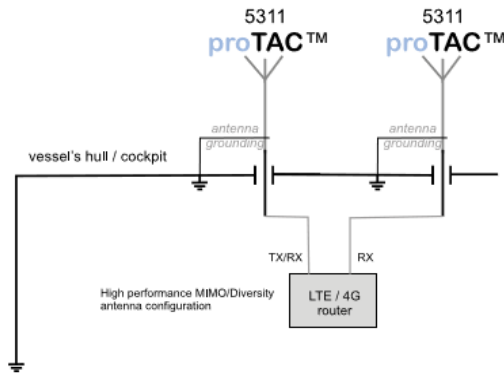

Connector

N-type female at bottom

Environmental

Case IP68 shock proof Operating temp: -30° - +60°

Material

Anodized Aluminium base (electrically conducting) Radome moulded plastic (ASA)

Dimensions

Height: 120mm (with connector) Width: 90/140mm (radome/ base plate) Weight: 600g