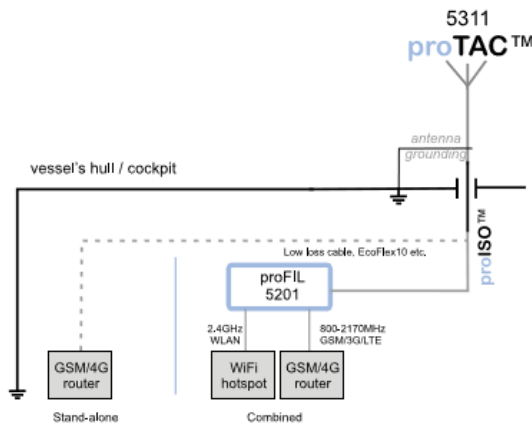

Connector

N-type female at bottom

Environmental

Case IP68 shock proof Operating temp: -30° - +60°

Material

Anodized Aluminium base (electrically conducting) Radome moulded plastic (ASA)

Dimensions

Height: 120mm (with connector) Width: 90/140mm (radome/ base plate) Weight: 600g

Frequency range

Frequency / band	VSWR with ground plane	VSWR without ground plane
Wideband	< 2.0 (460MHz – 6GHz)	< 2.0 (680MHz – 6GHz)
800MHz LTE	< 1,5	< 1,8
900MHz GSM/LTE	< 1,4	< 1,6
1800MHz DCS/LTE	< 1,5	< 1,3
1900MHz PCS/LTE	< 1,3	< 1,
2100MHz 3G/WCDM	< 1,4	< 1,2
2400MHz WLAN	< 1,5	< 1,3
2600MHz LTE	< 1,4	< 1,5
5850MHz WLAN	< 1,5	< 1,5